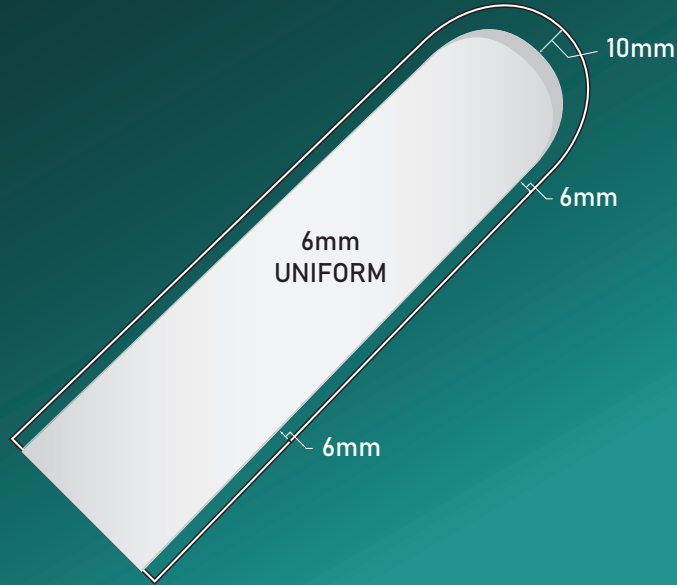

## ELPX

---

Gel Liner, No Fabric –  
Without Distal Attachment

### DESCRIPTION

ALPS™ EasyLiner Super Stretch is made with EasyGel which is soft, durable and has high elasticity. The ELPX allows for complete freedom of movement without the fabric. The liner also takes advantage of the lower coefficient of friction found only with the EasyGel, enabling the skin to be relieved of shear forces.

## HOW TO SIZE

Measurements taken  
6cm from the distal end

## SIZING CHART

MEASURED SIZE (CM)	CUSHION 6MM UNIFORM
10-15 cm	ELPX-10
16-19 cm	ELPX-16
20-23 cm	ELPX-20
24-25 cm	ELPX-24
26-27 cm	ELPX-26
28-31 cm	ELPX-28
32-37 cm	ELPX-32
38-43cm	ELPX-38

T: 727.528.8566 | 800.574.5426 | F: 727.528.8862